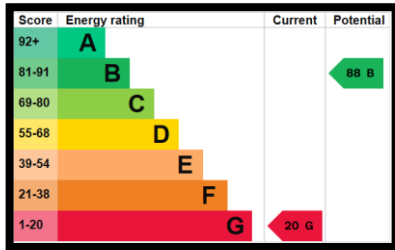

Duffryn Farm, Llanvapley, Abergavenny – Energy Performance Certificates (EPCs)

Duffryn Farmhouse

Duffryn Cottage

Llan y Mynach Barn