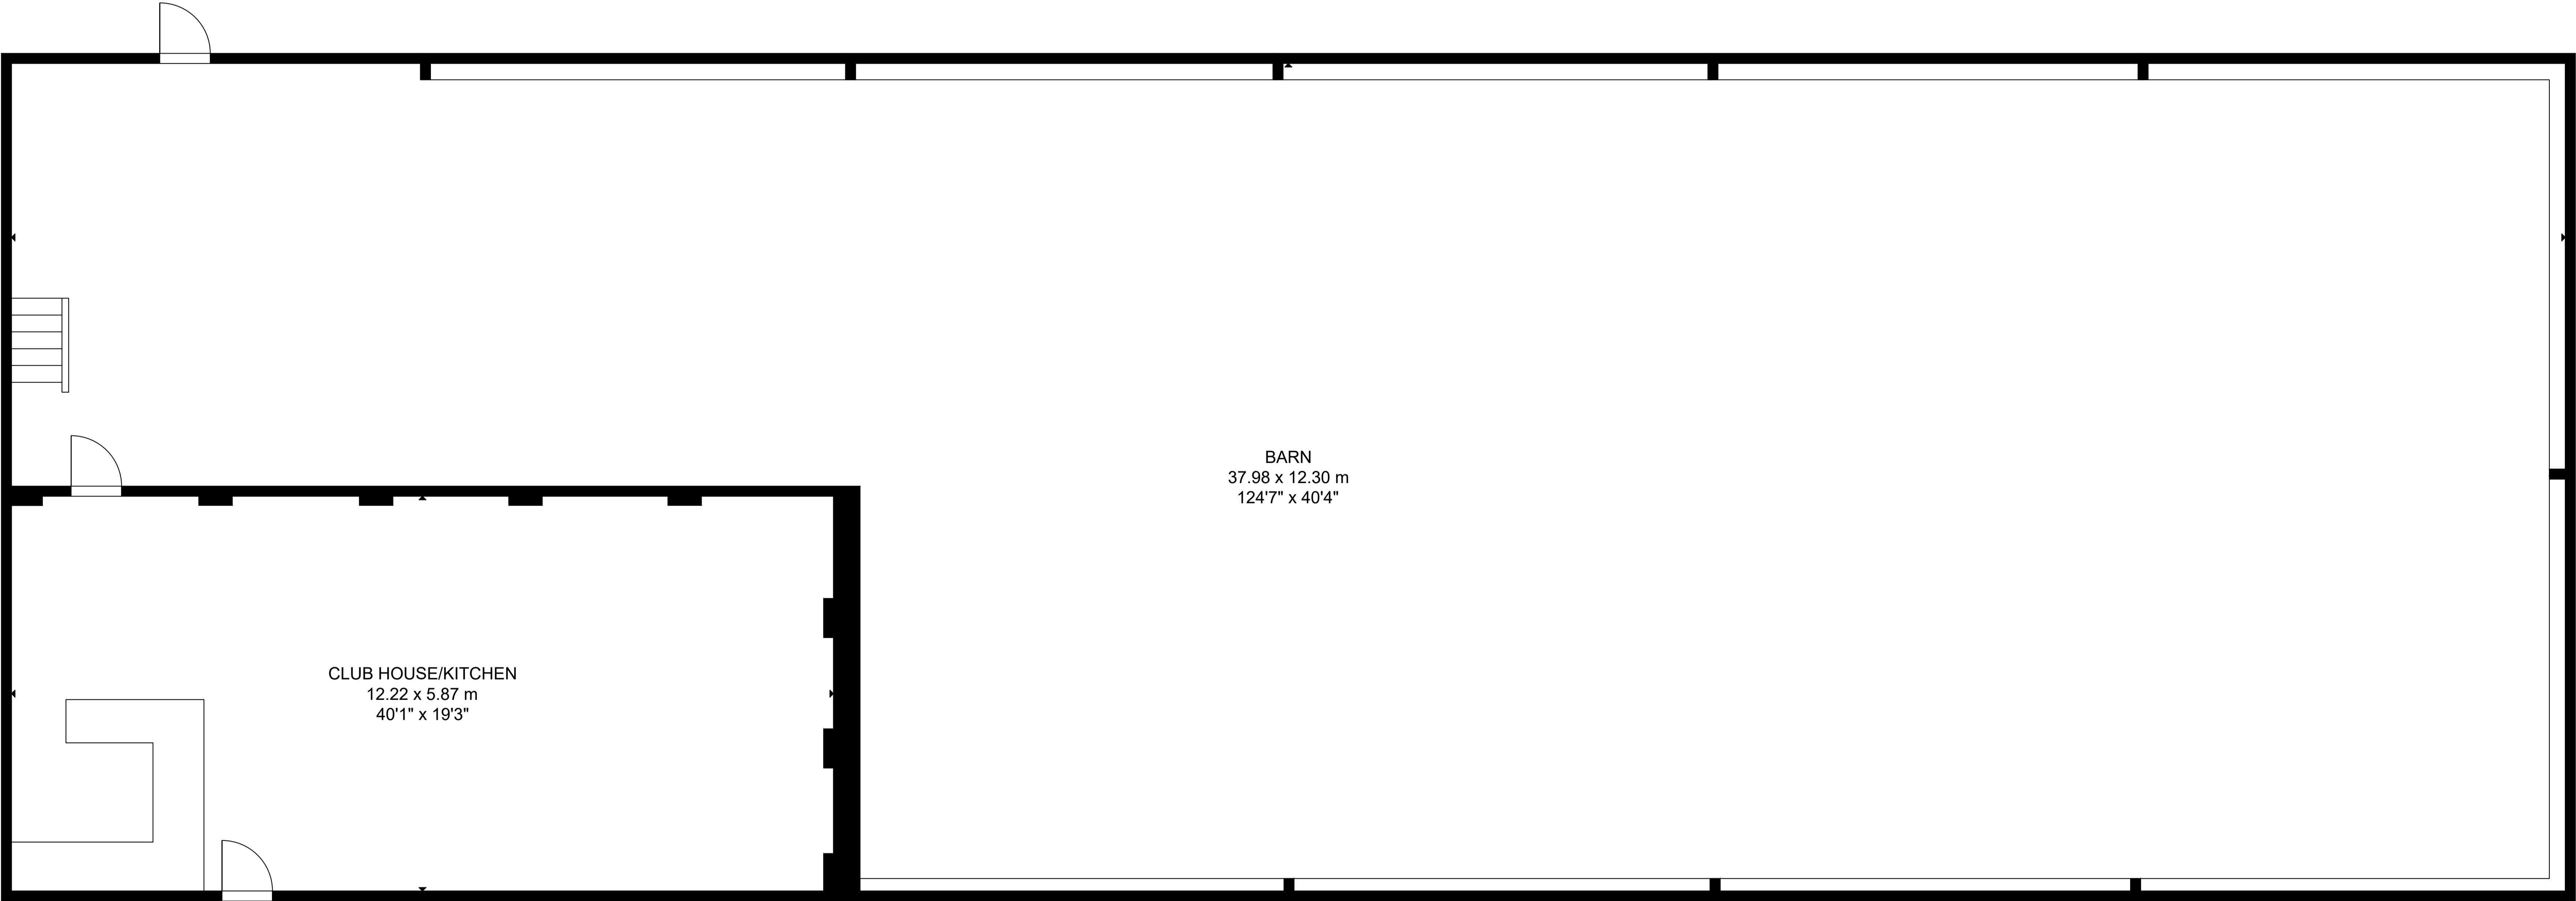

Red Hill Fishery, Wonastow Road, Monmouth

CLUB HOUSE/KITCHEN
12.22 x 5.87 m
40'1" x 19'3"

BARN
37.98 x 12.30 m
124'7" x 40'4"

FLOOR 1

GROSS INTERNAL AREA
TOTAL: 544 m²/5,853 sq ft
FLOOR 1: 467 m²/5,029 sq ft, FLOOR 2: 77 m²/824 sq ft
SIZE AND DIMENSIONS ARE APPROXIMATE, ACTUAL MAY VARY.