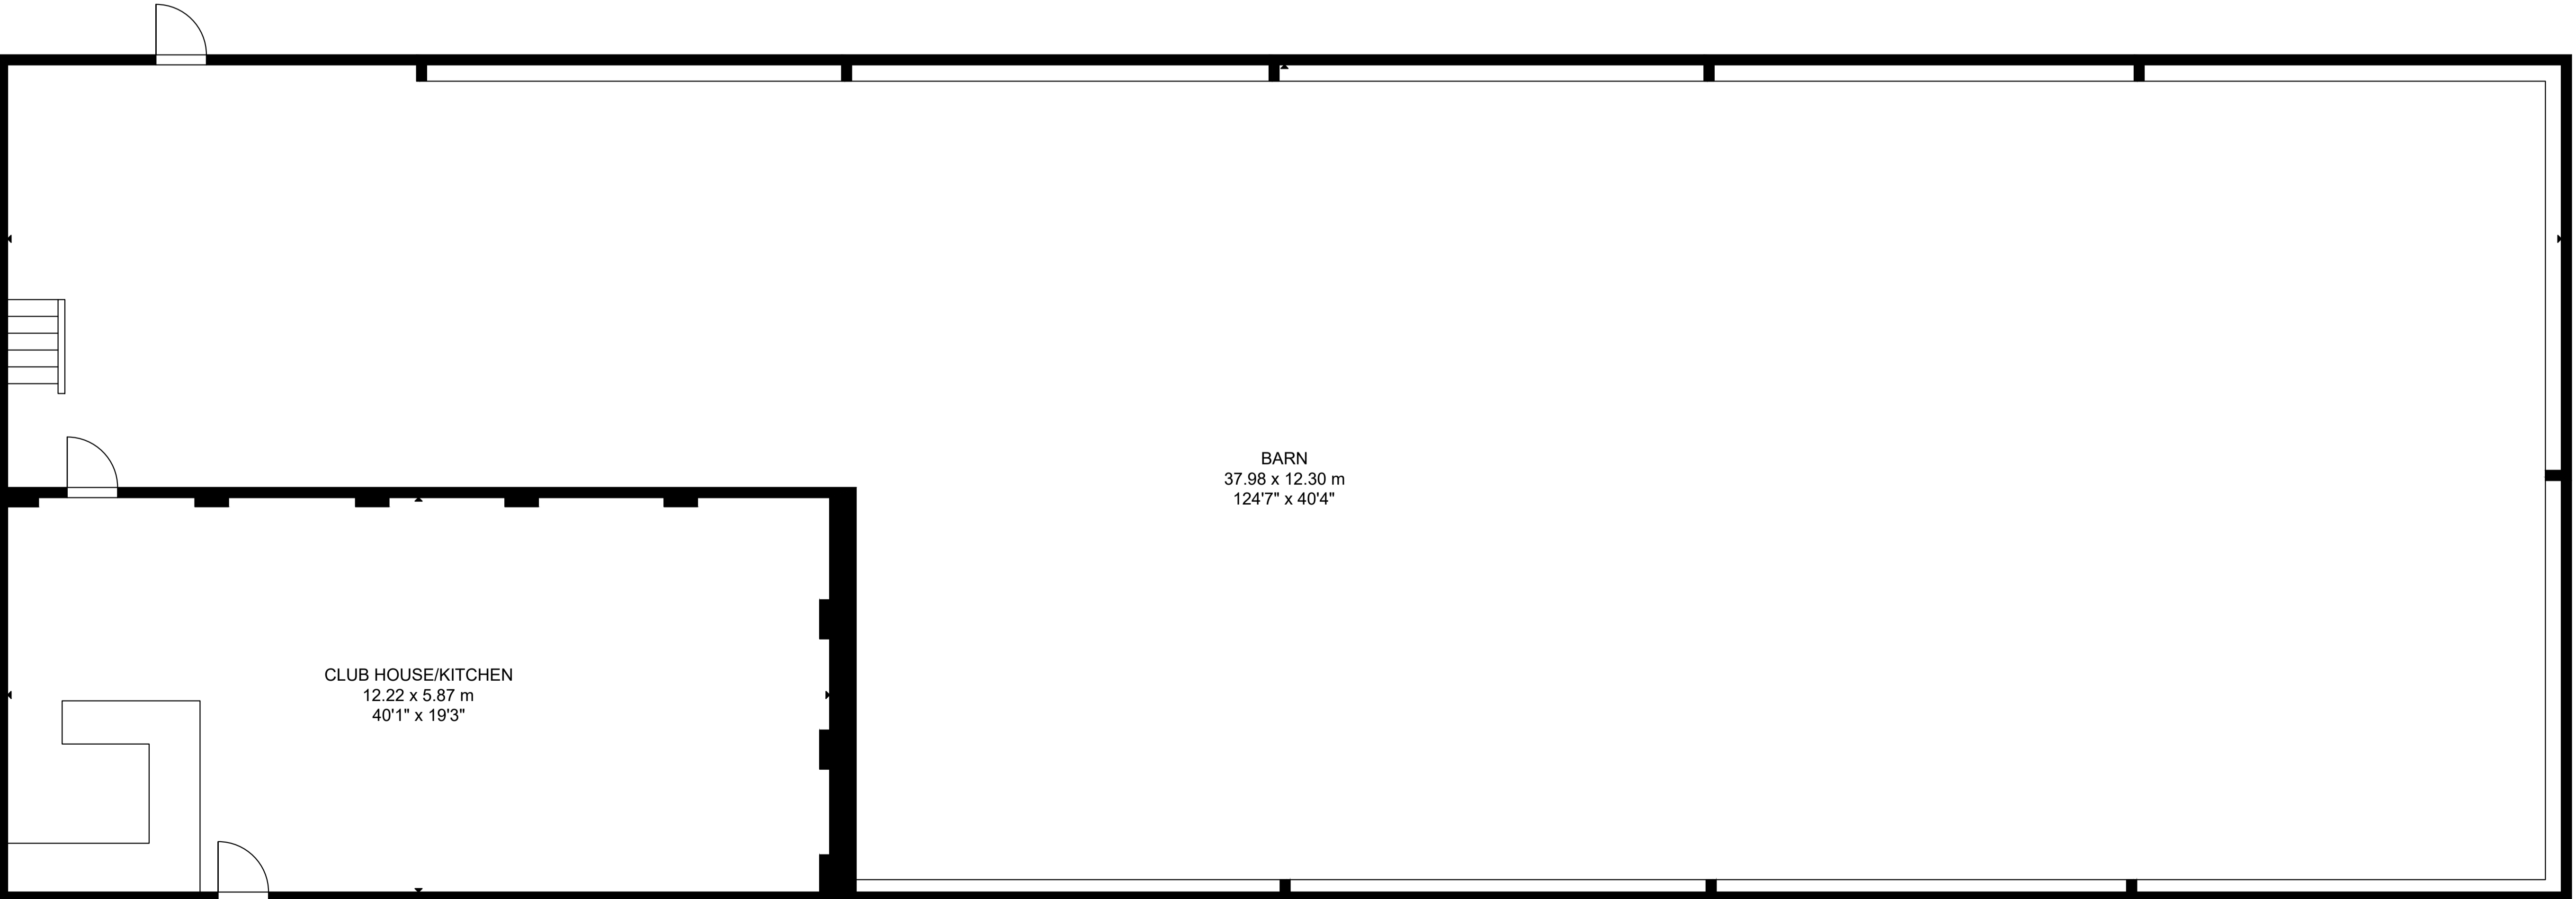

Red Hill Fishery, Wonastow Road, Monmouth

FLOOR 2

FLOOR 1

GROSS INTERNAL AREA
TOTAL: 544 m²/5,853 sq ft
FLOOR 1: 467 m²/5,029 sq ft, FLOOR 2: 77 m²/824 sq ft
SIZE AND DIMENSIONS ARE APPROXIMATE, ACTUAL MAY VARY.