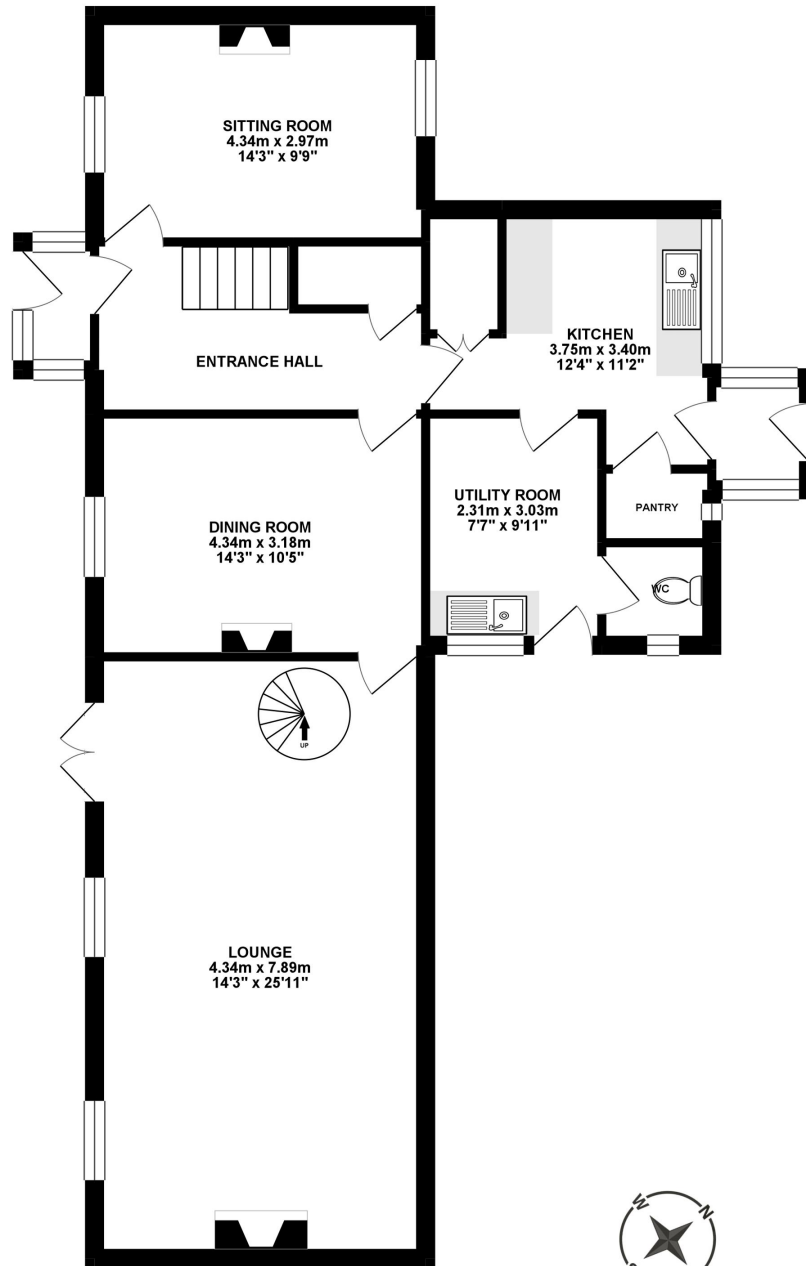

GROUND FLOOR 95.56 sq. m.
(1028.55 sq. ft.)