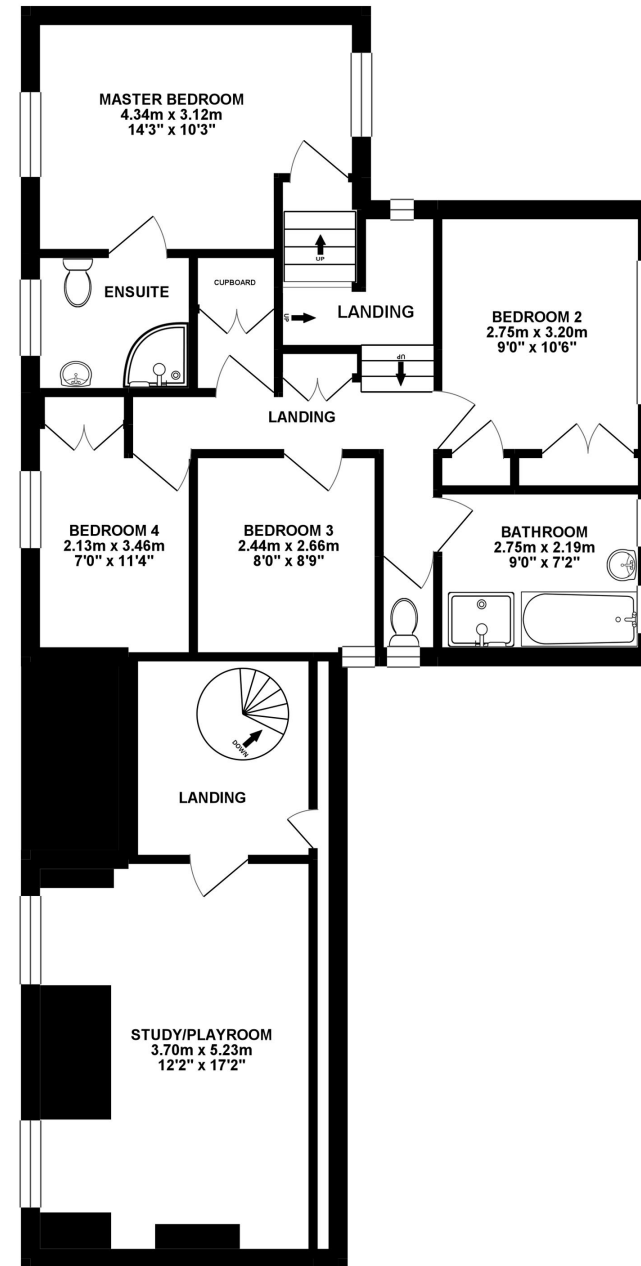

1ST FLOOR 86.84 sq. m.
(934.78 sq. ft.)

TOTAL FLOOR AREA : 182.40 sq. m. (1963.33 sq. ft.) approx.