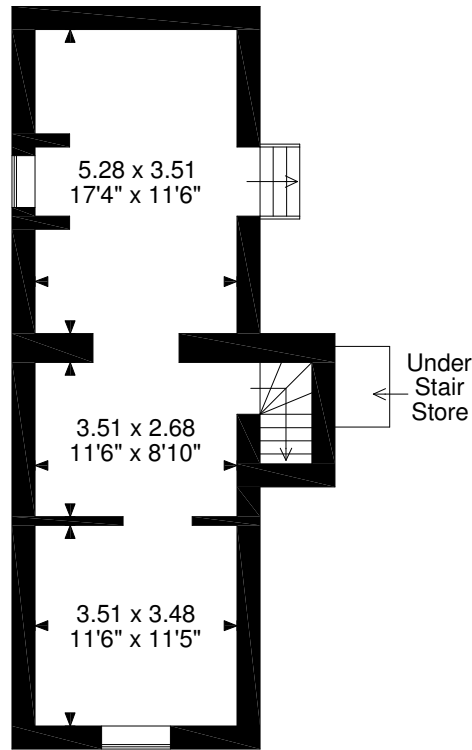

Grove Farm, Sellack, Ross-on-Wye
Approximate Gross Internal Area
3232 Sq Ft/300 Sq M

FOR ILLUSTRATIVE PURPOSES ONLY - NOT TO SCALE

The position & size of doors, windows, appliances and other features are approximate only.