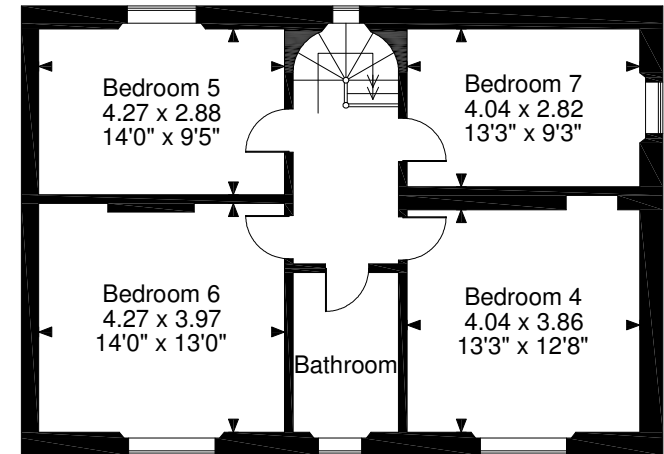

Grove Farm, Sellack, Ross-on-Wye
Approximate Gross Internal Area
3232 Sq Ft/300 Sq M

FOR ILLUSTRATIVE PURPOSES ONLY - NOT TO SCALE

The position & size of doors, windows, appliances and other features are approximate only.