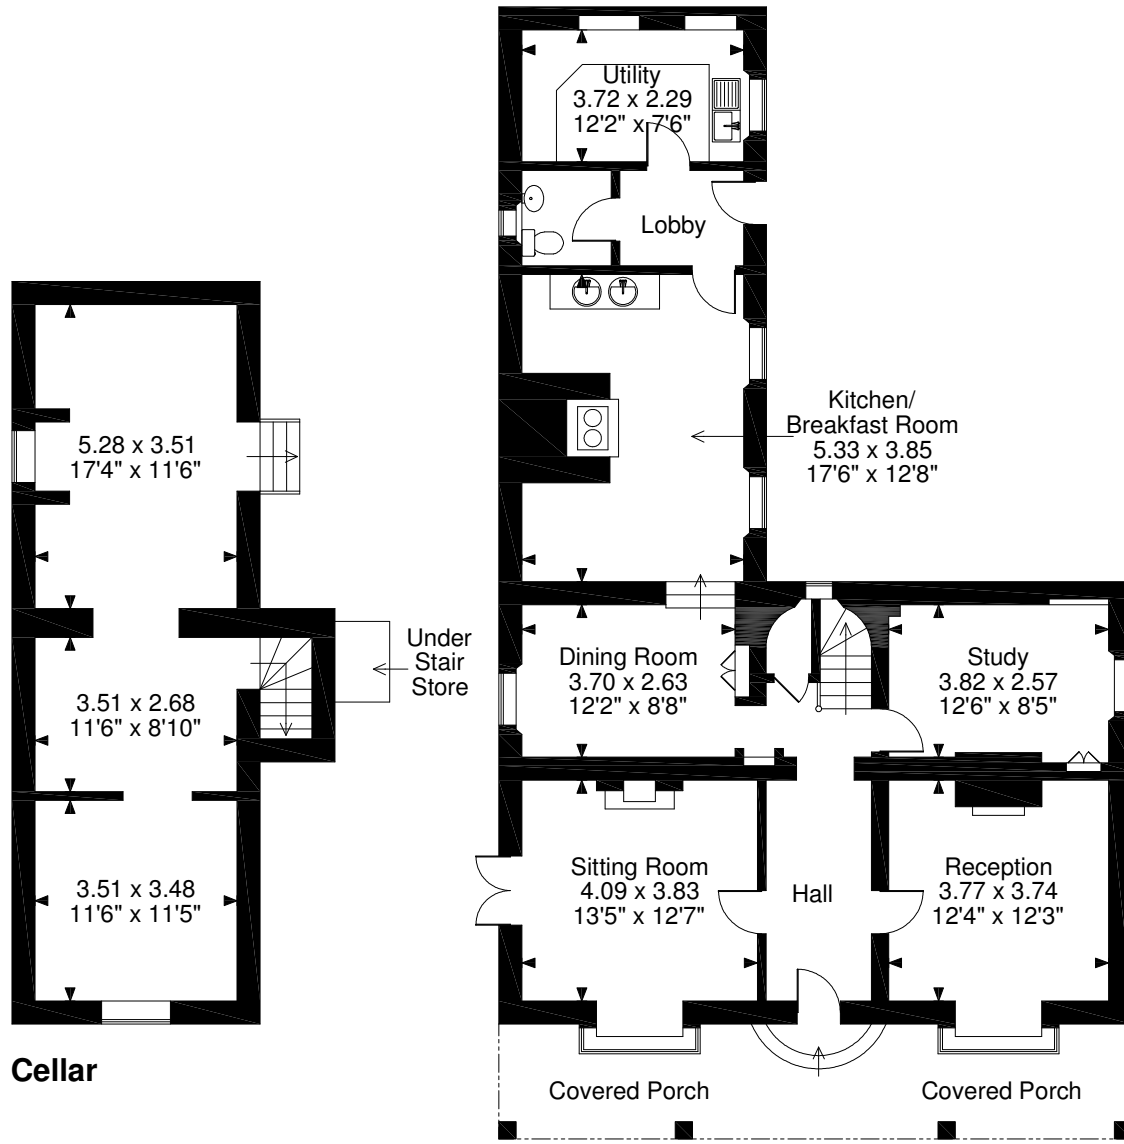

Grove Farm, Sellack, Ross-on-Wye
Approximate Gross Internal Area
3232 Sq Ft/300 Sq M

FOR ILLUSTRATIVE PURPOSES ONLY - NOT TO SCALE

The position & size of doors, windows, appliances and other features are approximate only.

© ehouse. Unauthorised reproduction prohibited. Drawing ref. dig/8344283/TFE