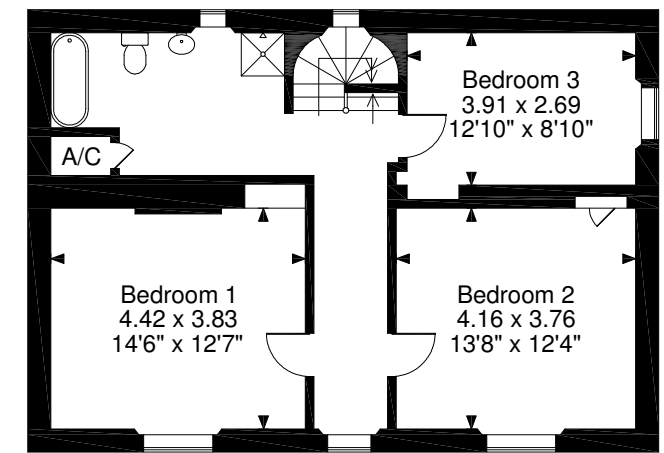

Grove Farm, Sellack, Ross-on-Wye
Approximate Gross Internal Area
3232 Sq Ft/300 Sq M

FOR ILLUSTRATIVE PURPOSES ONLY - NOT TO SCALE

The position & size of doors, windows, appliances and other features are approximate only.