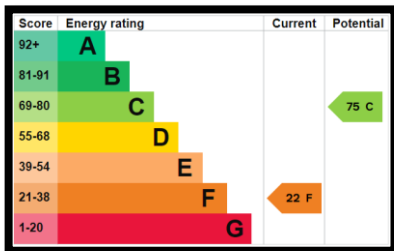

Werngochlyn Farm, Abergavenny – Energy Performance Certificates (EPCs)

Werngochlyn Farmhouse

Cowshed Cottage

Dairy Cottage

Granary Cottage

Stable Cottage