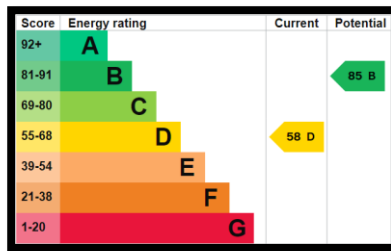

Werngochlyn Farm, Abergavenny – Energy Performance Certificates (EPCs)

Werngochlyn Farmhouse

Cowshed Cottage

Dairy Cottage

Granary Cottage

Stable Cottage