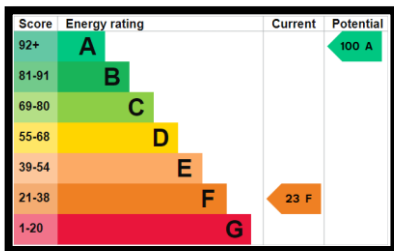

Werngochlyn Farm, Abergavenny – Energy Performance Certificates (EPCs)

Werngochlyn Farmhouse

Cowshed Cottage

Dairy Cottage

Granary Cottage

Stable Cottage