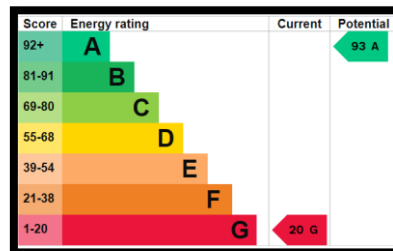

Werngochlyn Farm, Abergavenny – Energy Performance Certificates (EPCs)

Werngochlyn Farmhouse

Cowshed Cottage

Dairy Cottage

Granary Cottage

Stable Cottage