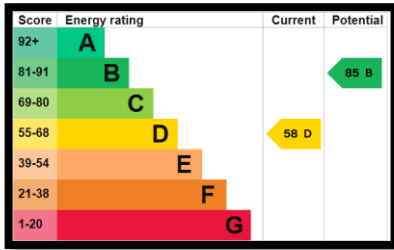

Werngochlyn Farm, Abergavenny – Energy Performance Certificates (EPCs)

Werngochlyn Farmhouse

Werngochlyn Cottage

Cowshed Cottage

Dairy Cottage

Granary Cottage

Stable Cottage