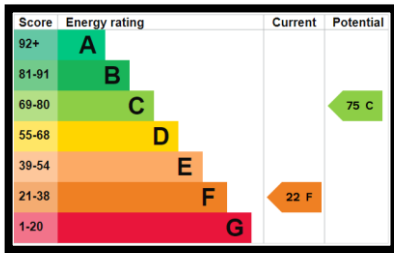

Werngochlyn Farm, Abergavenny – Energy Performance Certificates (EPCs)

Werngochlyn Farmhouse

Werngochlyn Cottage

Cowshed Cottage

Dairy Cottage

Granary Cottage

Stable Cottage