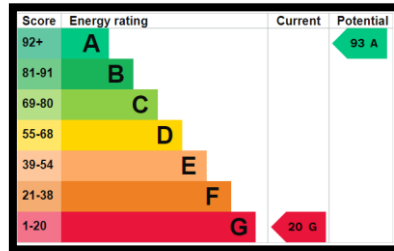

Werngochlyn Farm, Abergavenny – Energy Performance Certificates (EPCs)

Werngochlyn Farmhouse

Werngochlyn Cottage

Cowshed Cottage

Dairy Cottage

Granary Cottage

Stable Cottage