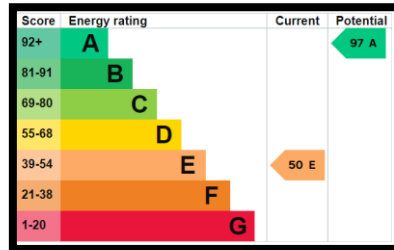

Werngochlyn Farm, Abergavenny – Energy Performance Certificates (EPCs)

Werngochlyn Farmhouse

Werngochlyn Cottage

Cowshed Cottage

Dairy Cottage

Granary Cottage

Stable Cottage