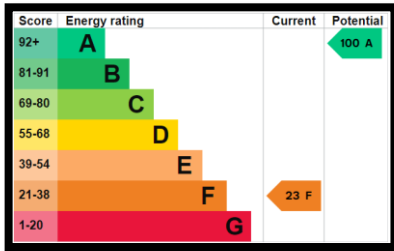

Werngochlyn Farm, Abergavenny – Energy Performance Certificates (EPCs)

Werngochlyn Farmhouse

Werngochlyn Cottage

Cowshed Cottage

Dairy Cottage

Granary Cottage

Stable Cottage