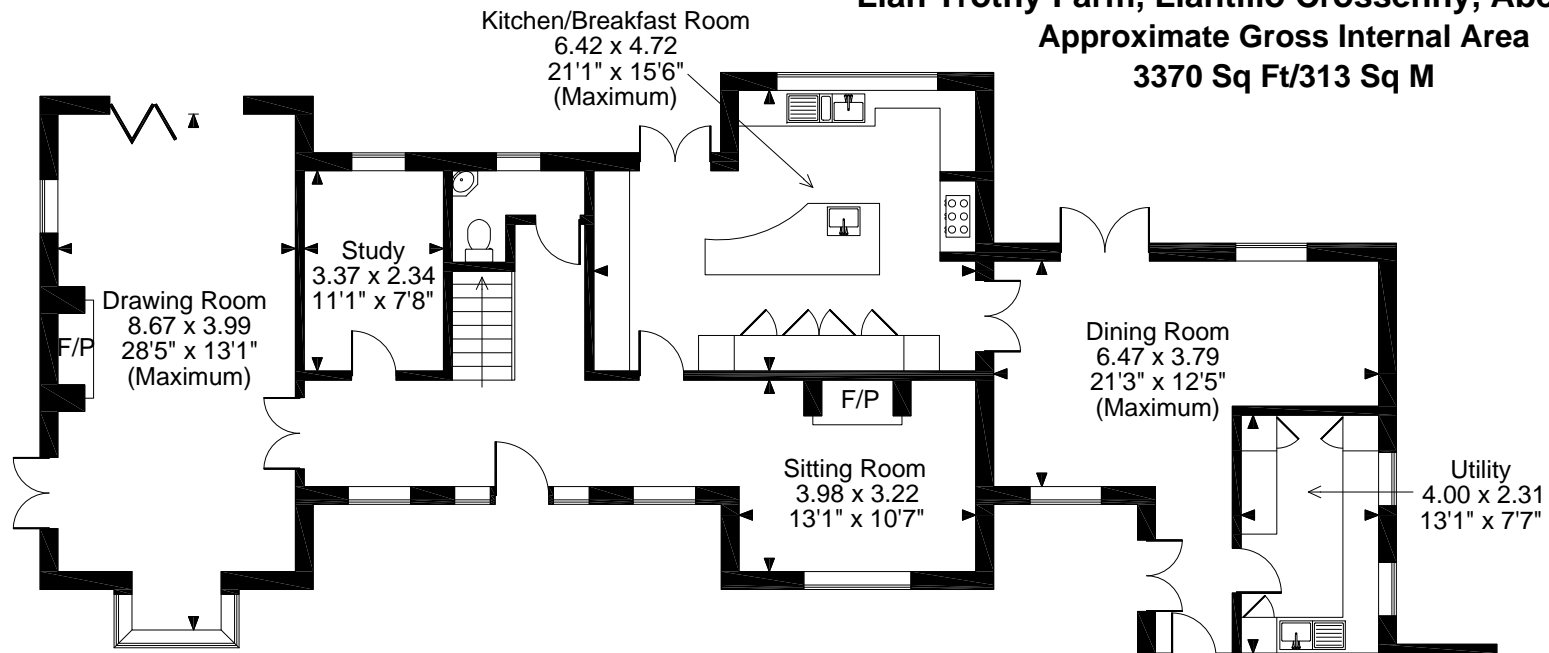

Llan Trothy Farm, Llantilio Crossenny, Abergavenny

Approximate Gross Internal Area

3370 Sq Ft/313 Sq M

Ground Floor

First Floor

First Floor Above Billiard Room

FOR ILLUSTRATIVE PURPOSES ONLY - NOT TO SCALE

The position & size of doors, windows, appliances and other features are approximate only.

□ □ □ □ Denotes restricted head height

© ehouse. Unauthorised reproduction prohibited. Drawing ref. dig/8224066/OHI