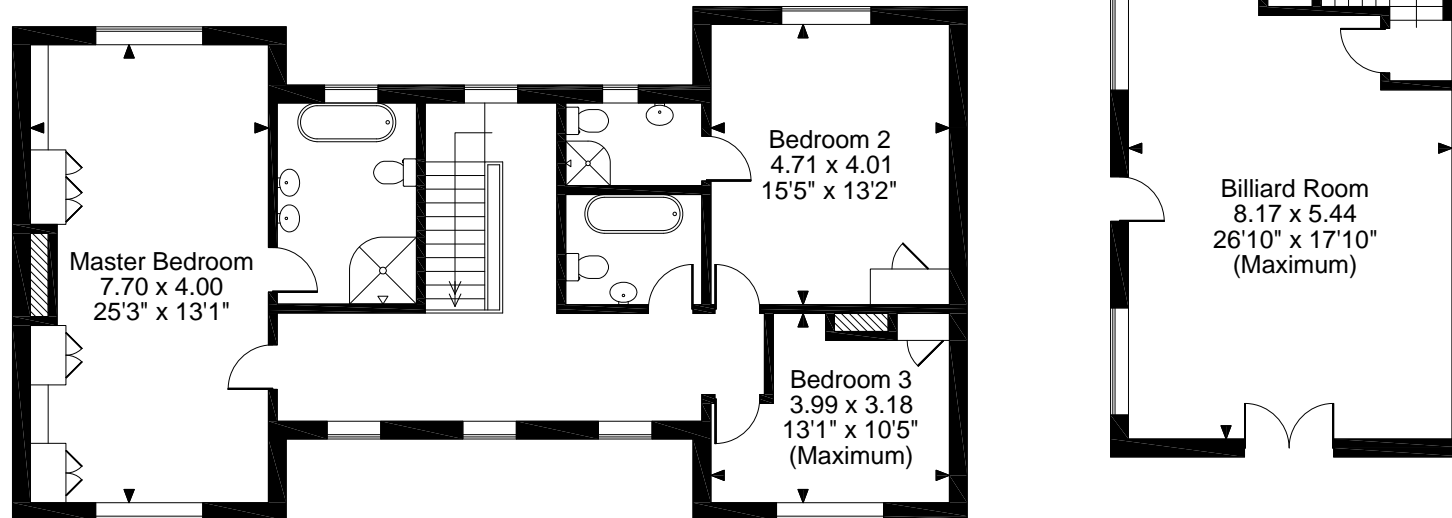

Llan Trothy Farm, Llantilio Crossenny, Abergavenny

Approximate Gross Internal Area

3370 Sq Ft/313 Sq M

Ground Floor

First Floor

First Floor Above Billiard Room

FOR ILLUSTRATIVE PURPOSES ONLY - NOT TO SCALE

The position & size of doors, windows, appliances and other features are approximate only.

□ □ □ □ Denotes restricted head height

© ehouse. Unauthorised reproduction prohibited. Drawing ref. dig/8224066/OHI