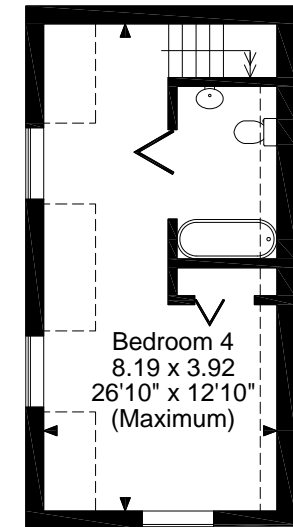

Llan Trothy Farm, Llantilio Crossenny, Abergavenny

Approximate Gross Internal Area

3370 Sq Ft/313 Sq M

Ground Floor

First Floor

First Floor Above Billiard Room

FOR ILLUSTRATIVE PURPOSES ONLY - NOT TO SCALE

The position & size of doors, windows, appliances and other features are approximate only.

□ □ □ □ Denotes restricted head height

© ehouse. Unauthorised reproduction prohibited. Drawing ref. dig/8224066/OHI