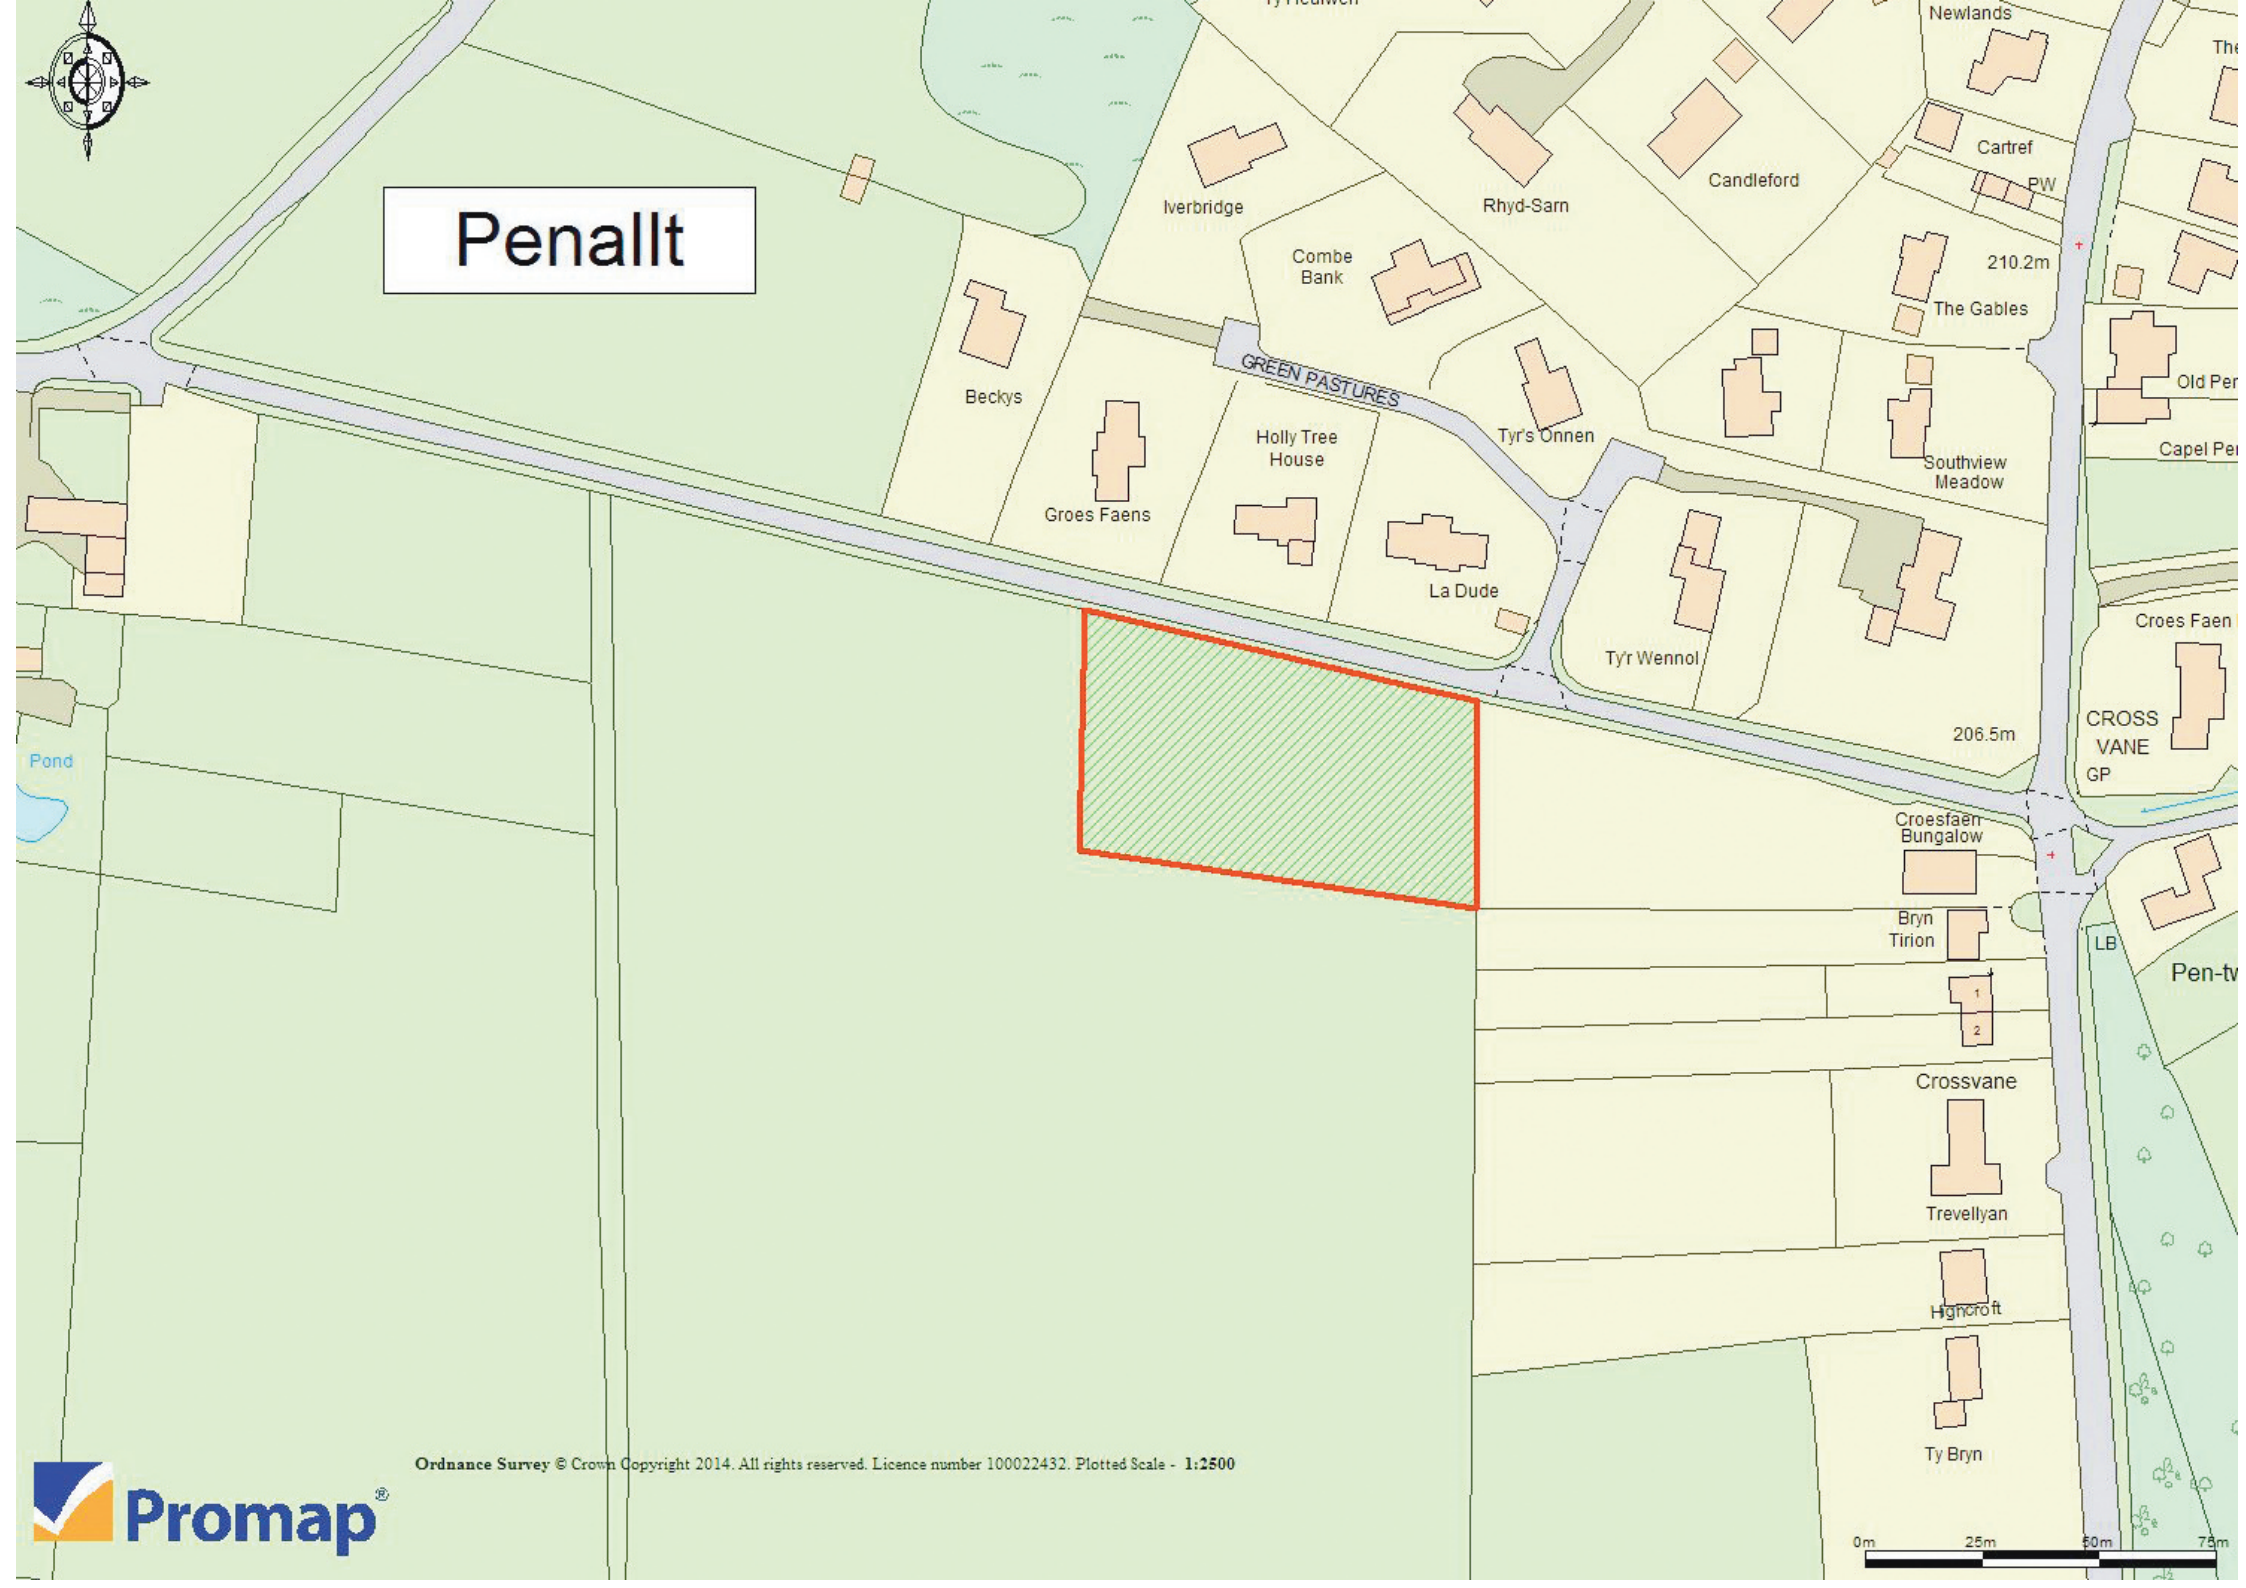

Penallt

Ordnance Survey © Crown Copyright 2014. All rights reserved. Licence number 100022432. Plotted Scale - 1:2500