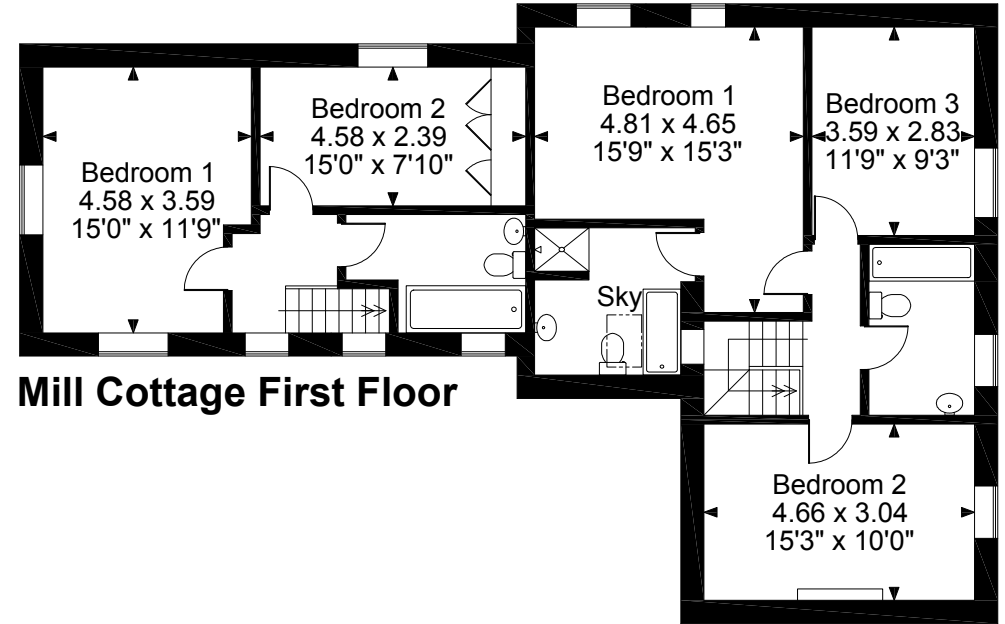

# Pantmeddyg Farm

Mill Cottage gross internal area = 820 sq ft / 76 sq m  
 Pantmeddyg gross internal area = 1,867 sq ft / 174 sq m

Stone Barns Next To Cottages  
 Barn - 20.90m x 7.70m  
 Store - 4.50m x 4.30m

**FOR ILLUSTRATIVE PURPOSES ONLY - NOT TO SCALE**  
 The position & size of doors, windows, appliances and other features are approximate only.  
 □ □ □ □ Denotes restricted head height  
 © ehouse. Unauthorised reproduction prohibited. Drawing ref. dig/8175605/OHI