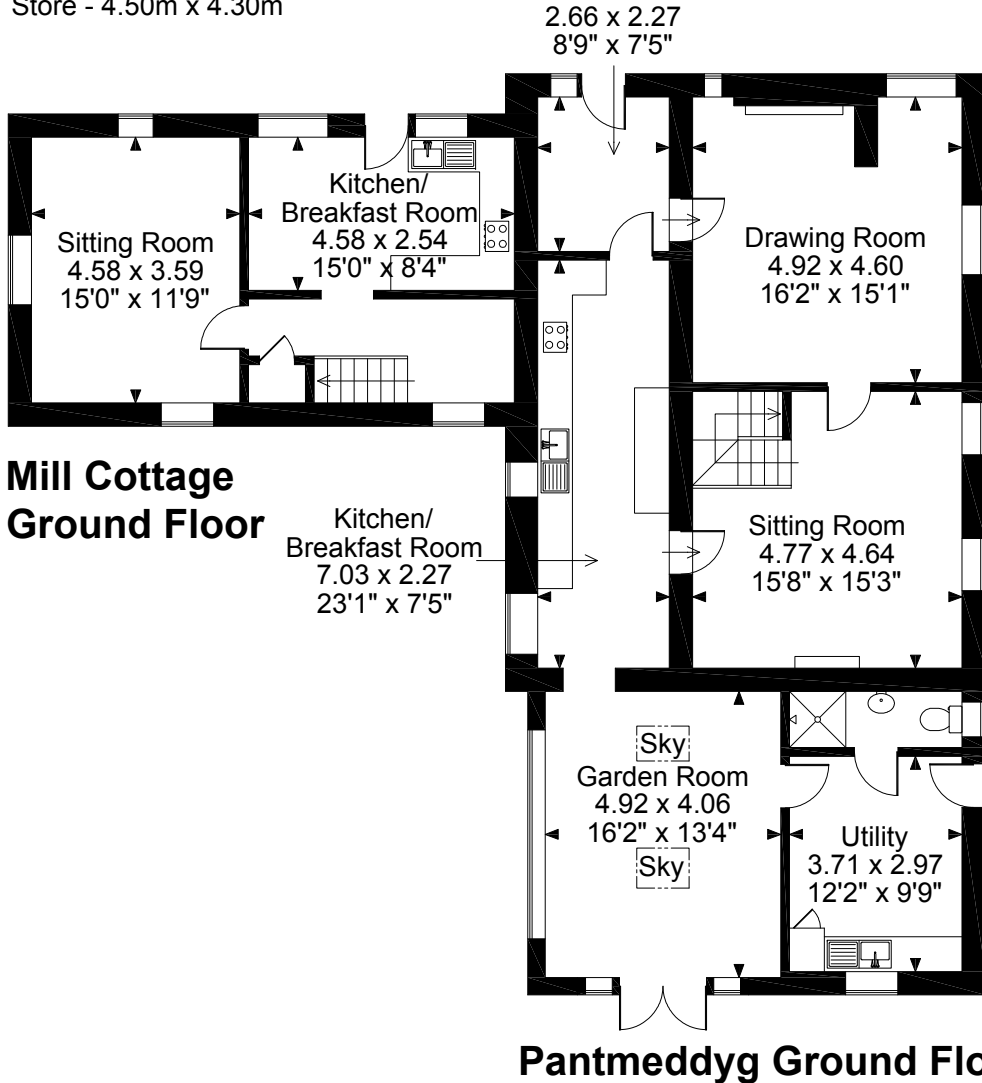

# Pantmeddyg Farm

Mill Cottage gross internal area = 820 sq ft / 76 sq m  
 Pantmeddyg gross internal area = 1,867 sq ft / 174 sq m

Stone Barns Next To Cottages  
 Barn - 20.90m x 7.70m  
 Store - 4.50m x 4.30m

**FOR ILLUSTRATIVE PURPOSES ONLY - NOT TO SCALE**  
 The position & size of doors, windows, appliances and other features are approximate only.  
 □ □ □ □ Denotes restricted head height  
 © ehouse. Unauthorised reproduction prohibited. Drawing ref. dig/8175605/OHI