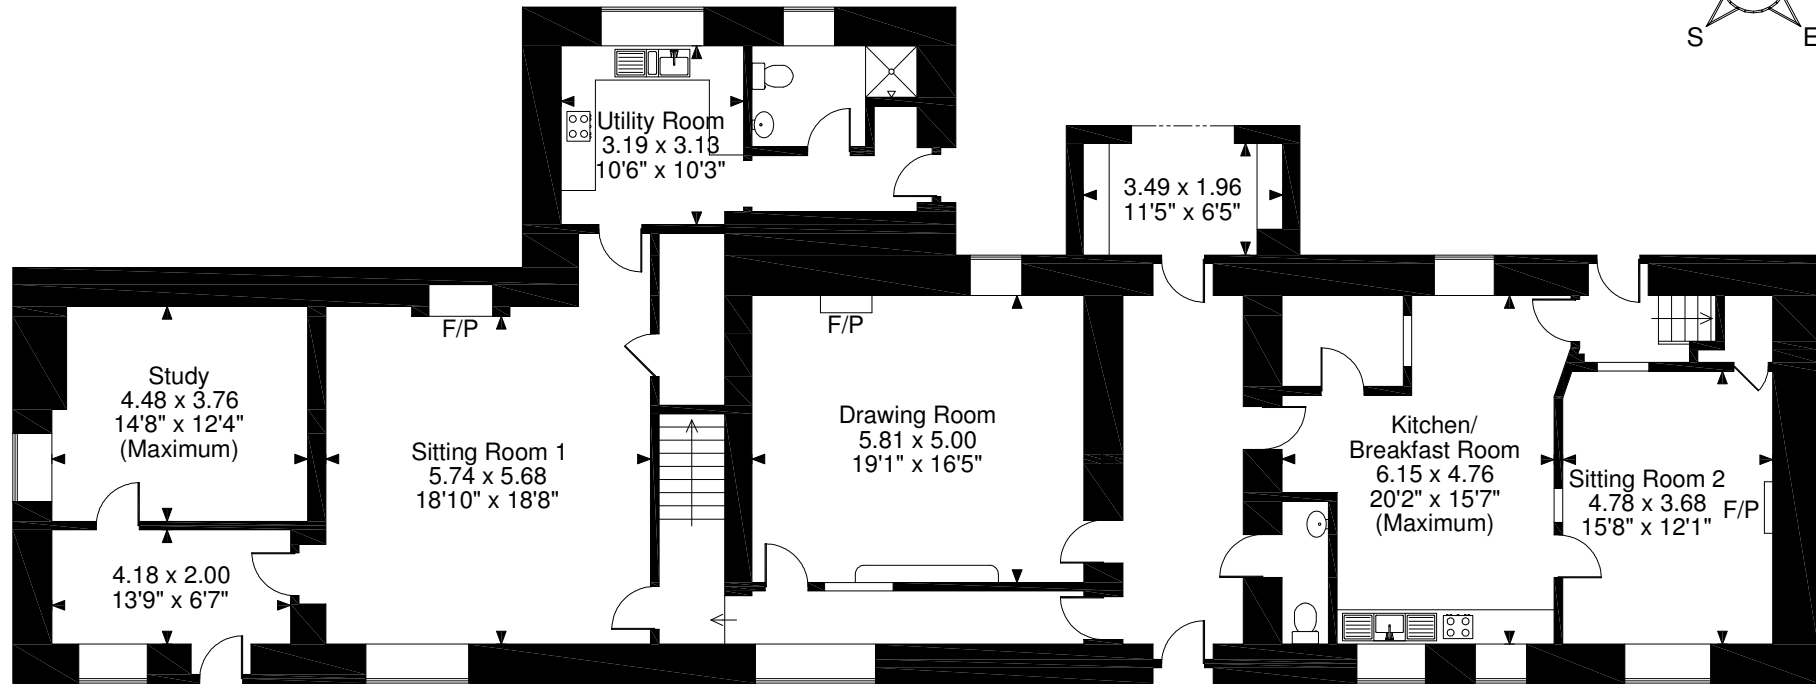

Pentre Bach Farm, Pentre Lane, Llantarnam, Cwmbran, Torfaen
Approximate Gross Internal Area
4289 Sq Ft/399 Sq M

Ground Floor

First Floor

FOR ILLUSTRATIVE PURPOSES ONLY - NOT TO SCALE

The position & size of doors, windows, appliances and other features are approximate only.