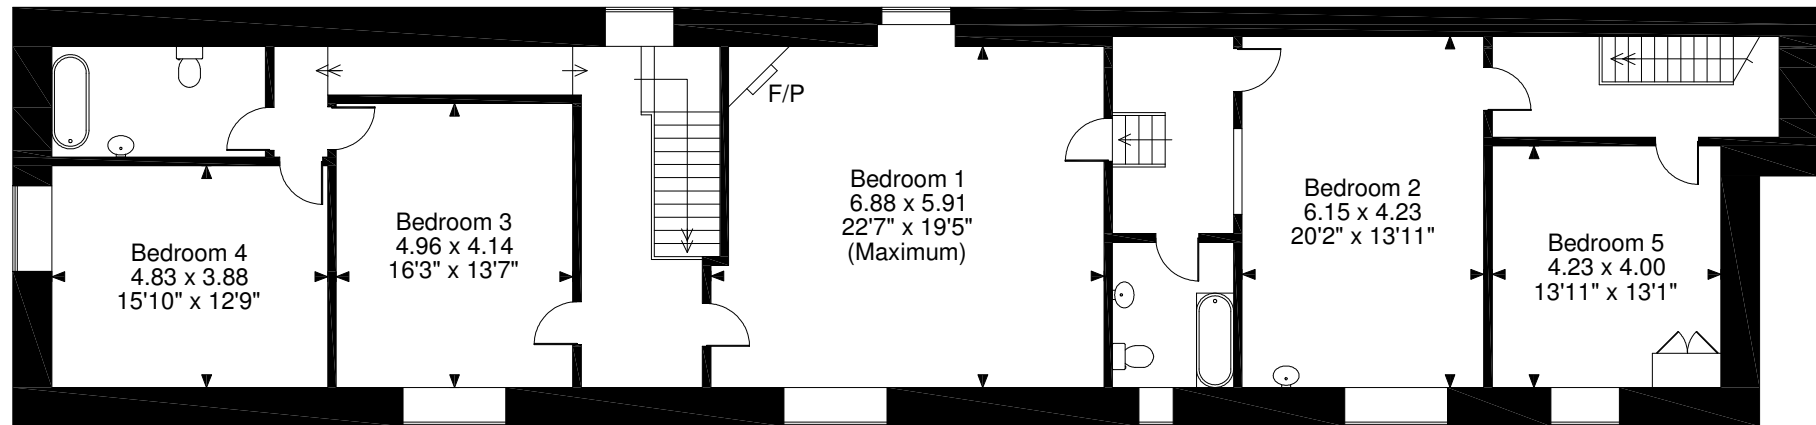

Pentre Bach Farm, Pentre Lane, Llantarnam, Cwmbran, Torfaen
Approximate Gross Internal Area
4289 Sq Ft/399 Sq M

Ground Floor

First Floor

FOR ILLUSTRATIVE PURPOSES ONLY - NOT TO SCALE

The position & size of doors, windows, appliances and other features are approximate only.