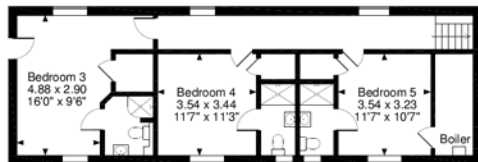

Oak Tree Lodge, Llantilio Crossenny, Abergavenny

Approximate Gross Internal Area

Main House = 2446 Sq Ft/227 Sq M

Stables & Store/Tack Room = 633 Sq Ft/59 Sq M

Barn Storage = 2055 Sq Ft/191 Sq M

Total = 5134 Sq Ft/477 Sq M

Quoted Area Excludes 'Lean To Stores'

Lower Ground Floor

Ground Floor

Upper Level (First Floor)

FOR ILLUSTRATIVE PURPOSES ONLY - NOT TO SCALE

The position & size of doors, windows, appliances and other features are approximate only.