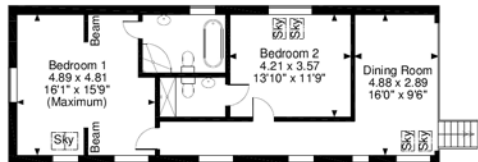

Oak Tree Lodge, Llantilio Crossenny, Abergavenny

Approximate Gross Internal Area

Main House = 2446 Sq Ft/227 Sq M

Stables & Store/Tack Room = 633 Sq Ft/59 Sq M

Barn Storage = 2055 Sq Ft/191 Sq M

Total = 5134 Sq Ft/477 Sq M

Quoted Area Excludes 'Lean To Stores'

Lower Ground Floor

Ground Floor

Upper Level (First Floor)

FOR ILLUSTRATIVE PURPOSES ONLY - NOT TO SCALE

The position & size of doors, windows, appliances and other features are approximate only.