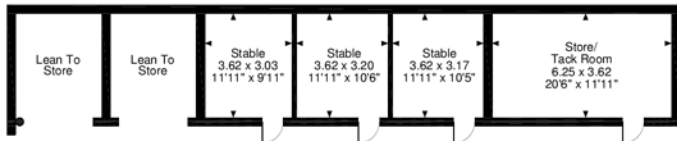

Oak Tree Lodge, Llantilio Crossenny, Abergavenny

Approximate Gross Internal Area

Main House = 2446 Sq Ft/227 Sq M

Stables & Store/Tack Room = 633 Sq Ft/59 Sq M

Barn Storage = 2055 Sq Ft/191 Sq M

Total = 5134 Sq Ft/477 Sq M

Quoted Area Excludes 'Lean To Stores'

Lower Ground Floor

Ground Floor

Upper Level (First Floor)

FOR ILLUSTRATIVE PURPOSES ONLY - NOT TO SCALE

The position & size of doors, windows, appliances and other features are approximate only.

□ □ □ □ Denotes restricted head height

© ehouse. Unauthorised reproduction prohibited. Drawing ref. dig/8313217/TFE