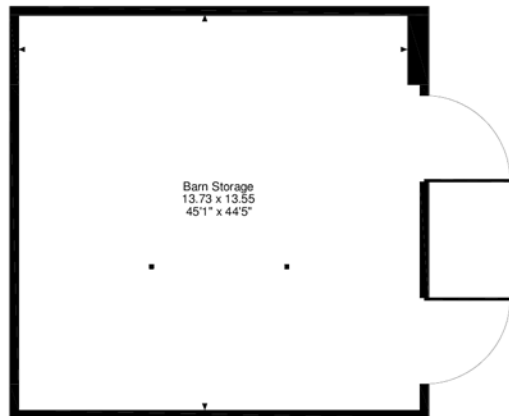

Oak Tree Lodge, Llantilio Crossenny, Abergavenny

Approximate Gross Internal Area

Main House = 2446 Sq Ft/227 Sq M

Stables & Store/Tack Room = 633 Sq Ft/59 Sq M

Barn Storage = 2055 Sq Ft/191 Sq M

Total = 5134 Sq Ft/477 Sq M

Quoted Area Excludes 'Lean To Stores'

Lower Ground Floor

Ground Floor

Upper Level (First Floor)

FOR ILLUSTRATIVE PURPOSES ONLY - NOT TO SCALE

The position & size of doors, windows, appliances and other features are approximate only.

□ □ □ □ Denotes restricted head height

© ehouse. Unauthorised reproduction prohibited. Drawing ref. dig/8313217/TFE