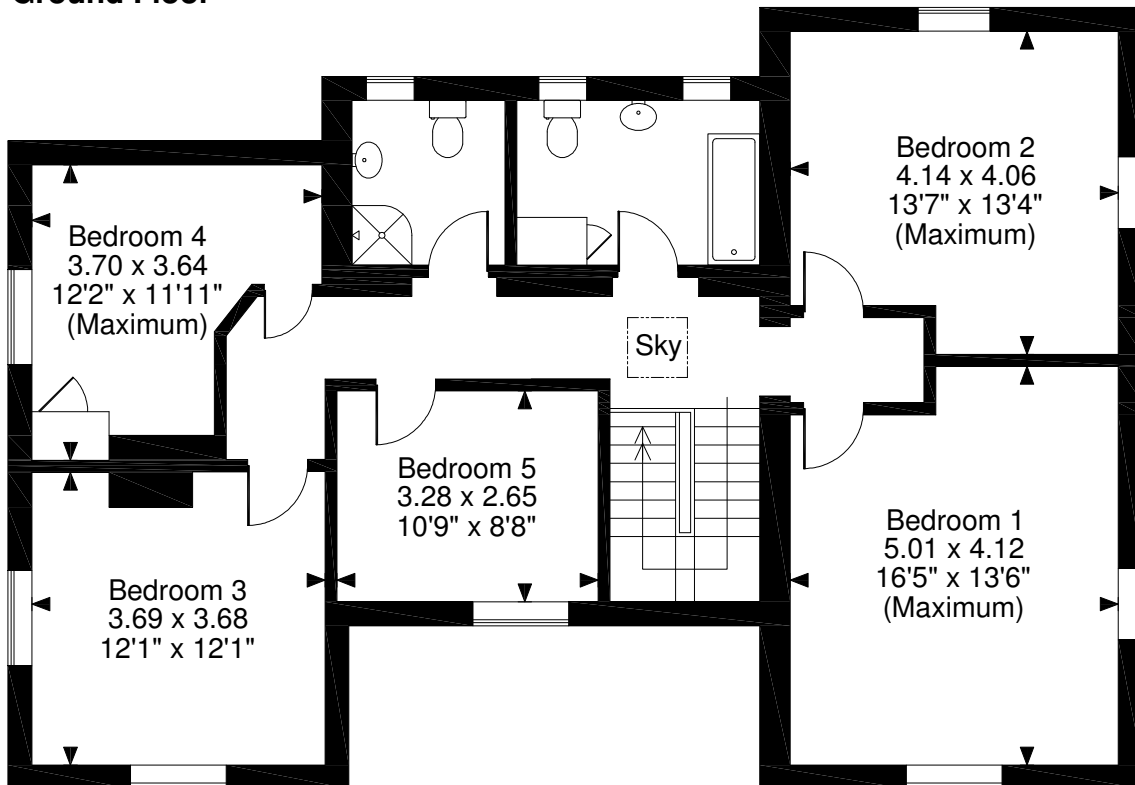

Sunny Dale, Blue Lane, Kilcot, Newent
Approximate Gross Internal Area
2280 Sq Ft/212 Sq M

Ground Floor

First Floor

FOR ILLUSTRATIVE PURPOSES ONLY - NOT TO SCALE

The position & size of doors, windows, appliances and other features are approximate only.

© ehouse. Unauthorised reproduction prohibited. Drawing ref. dig/8289185/WFF