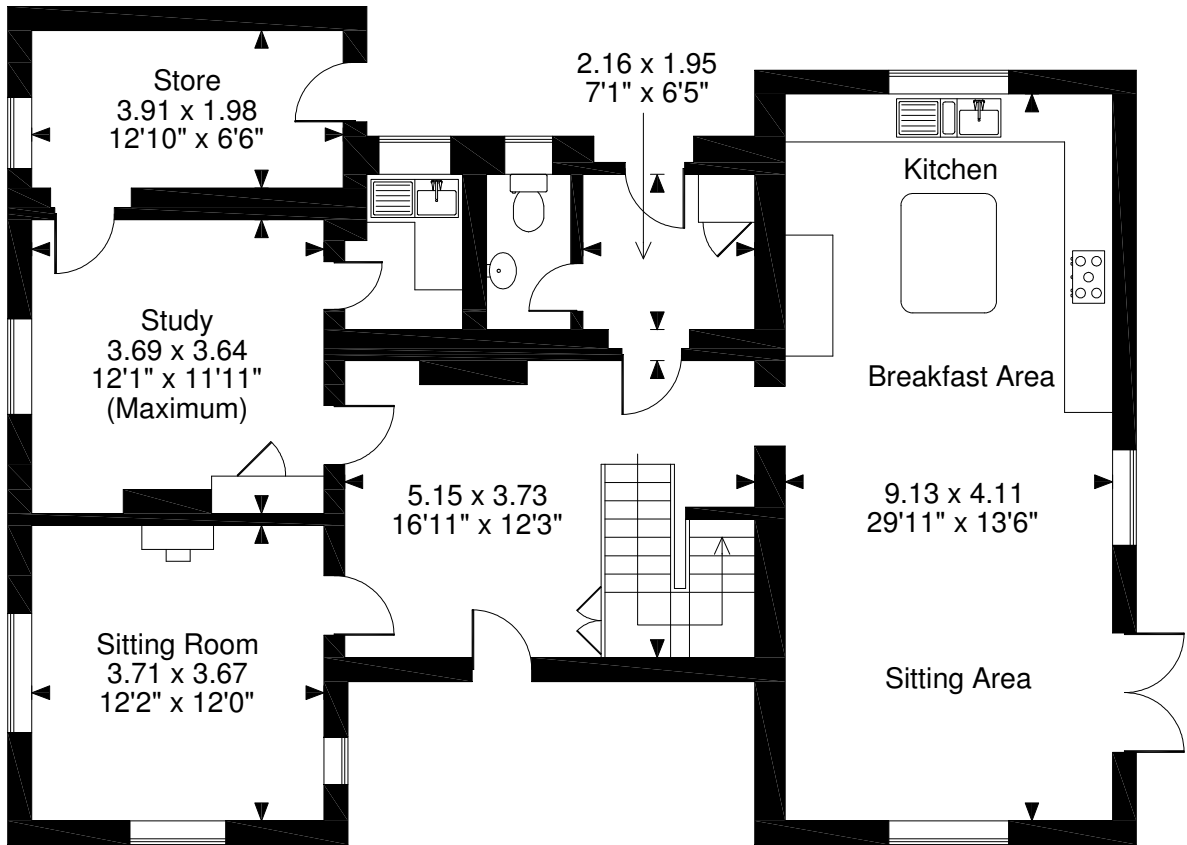

Sunny Dale, Blue Lane, Kilcot, Newent
Approximate Gross Internal Area
2280 Sq Ft/212 Sq M

Ground Floor

First Floor

FOR ILLUSTRATIVE PURPOSES ONLY - NOT TO SCALE

The position & size of doors, windows, appliances and other features are approximate only.

© ehouse. Unauthorised reproduction prohibited. Drawing ref. dig/8289185/WFF