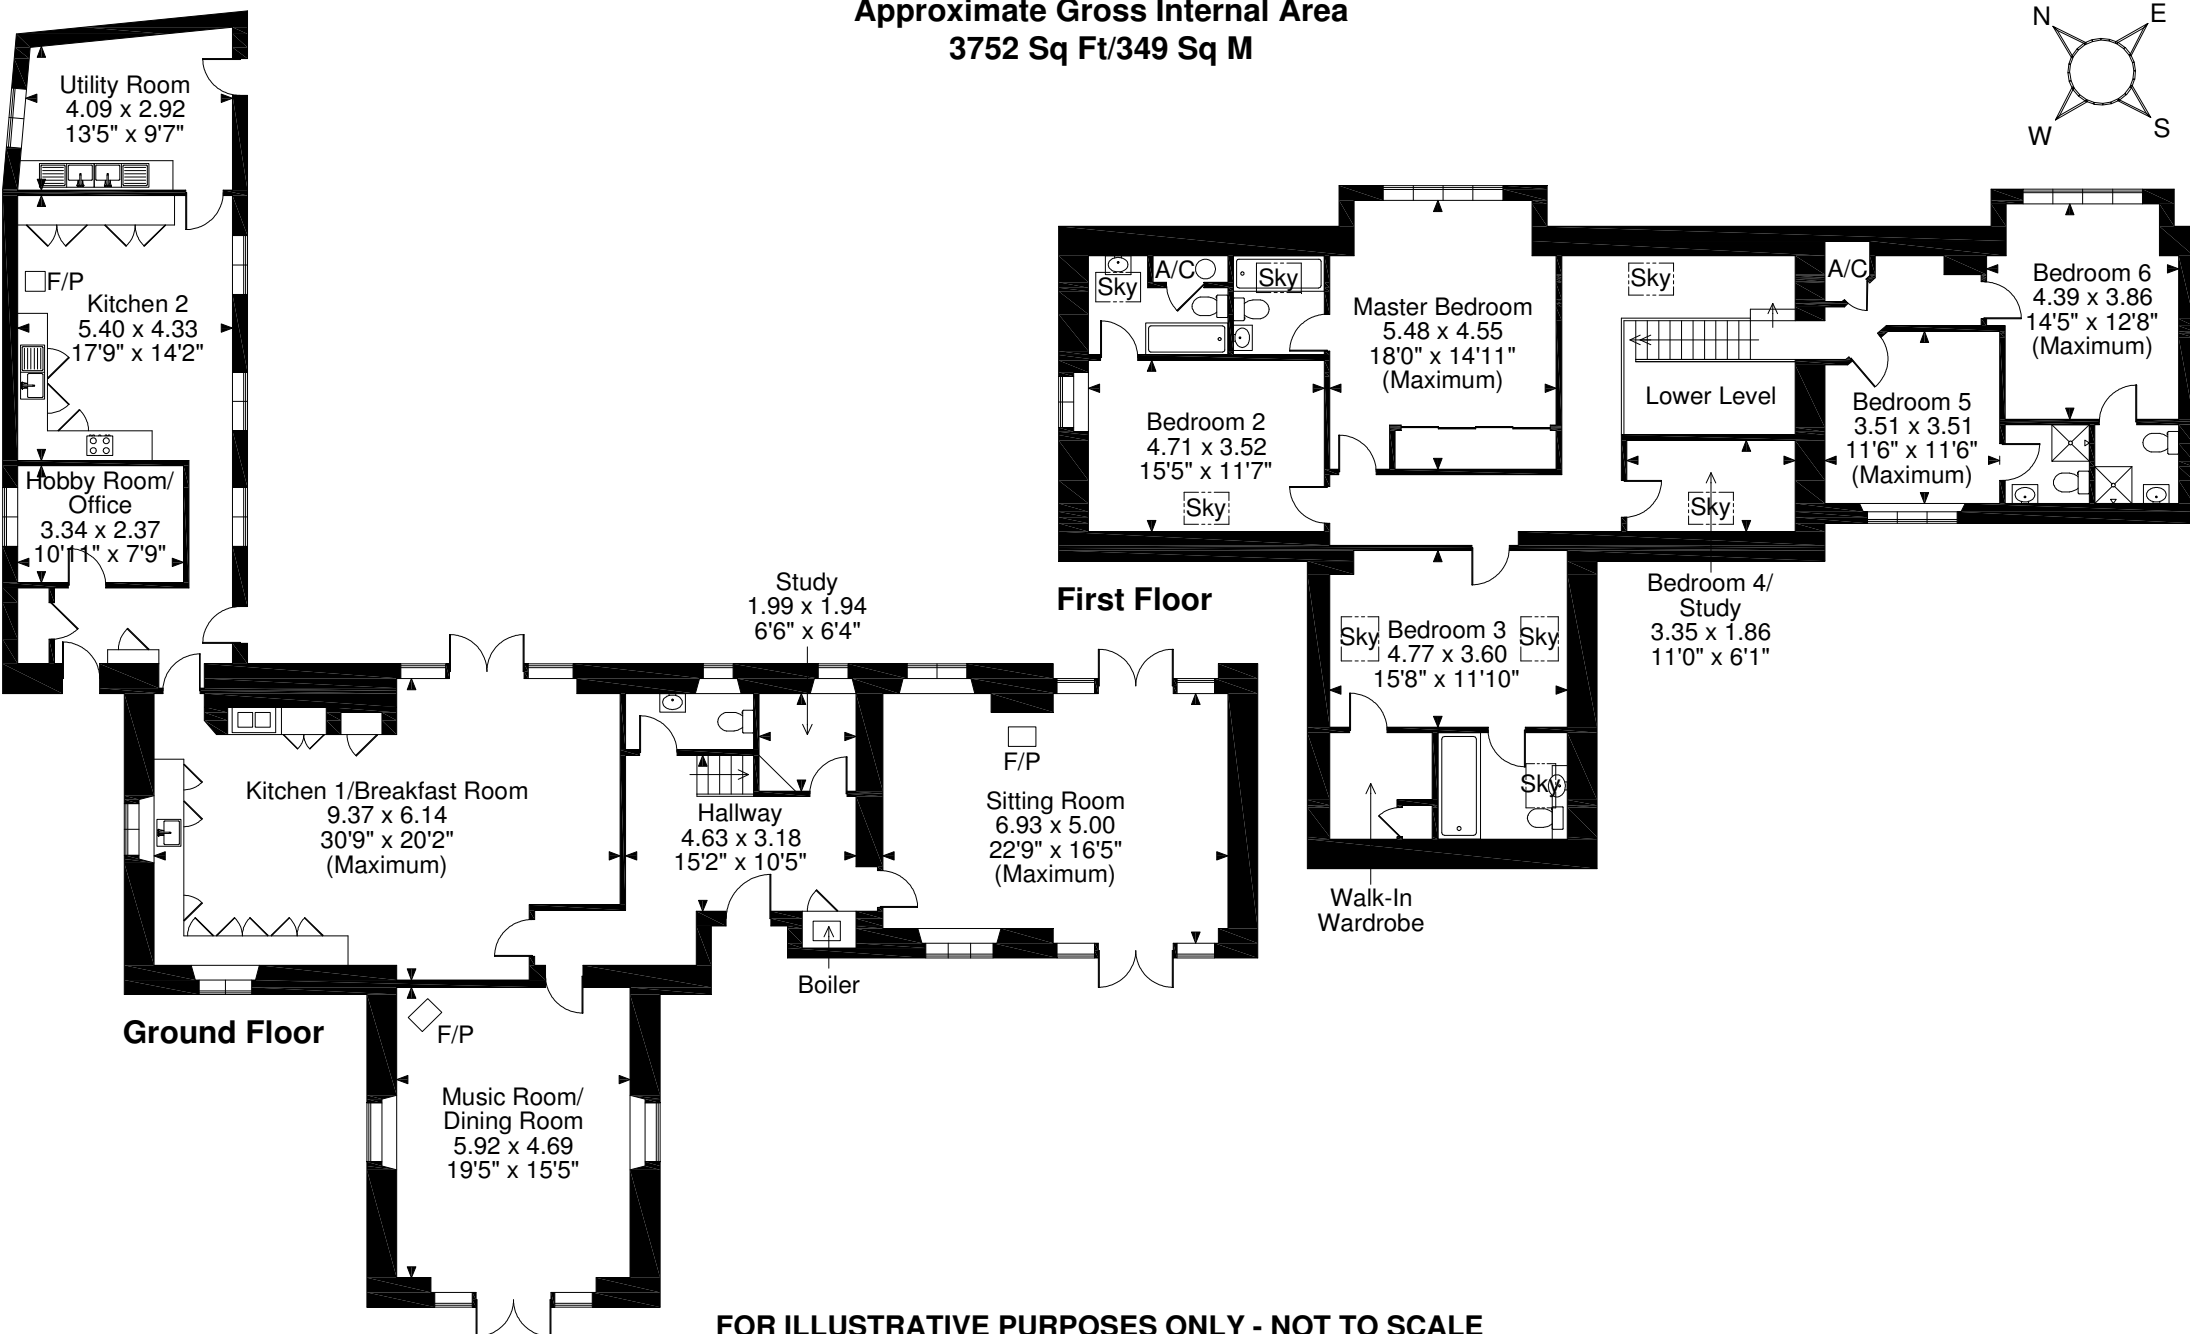

Wain-y-Parc Farm, Trelleck Grange, Llanishen, Chepstow
Approximate Gross Internal Area
3752 Sq Ft/349 Sq M

FOR ILLUSTRATIVE PURPOSES ONLY - NOT TO SCALE
 The position & size of doors, windows, appliances and other features are approximate only.
 © ehous. Unauthorised reproduction prohibited. Drawing ref. dig/8232204/KAT